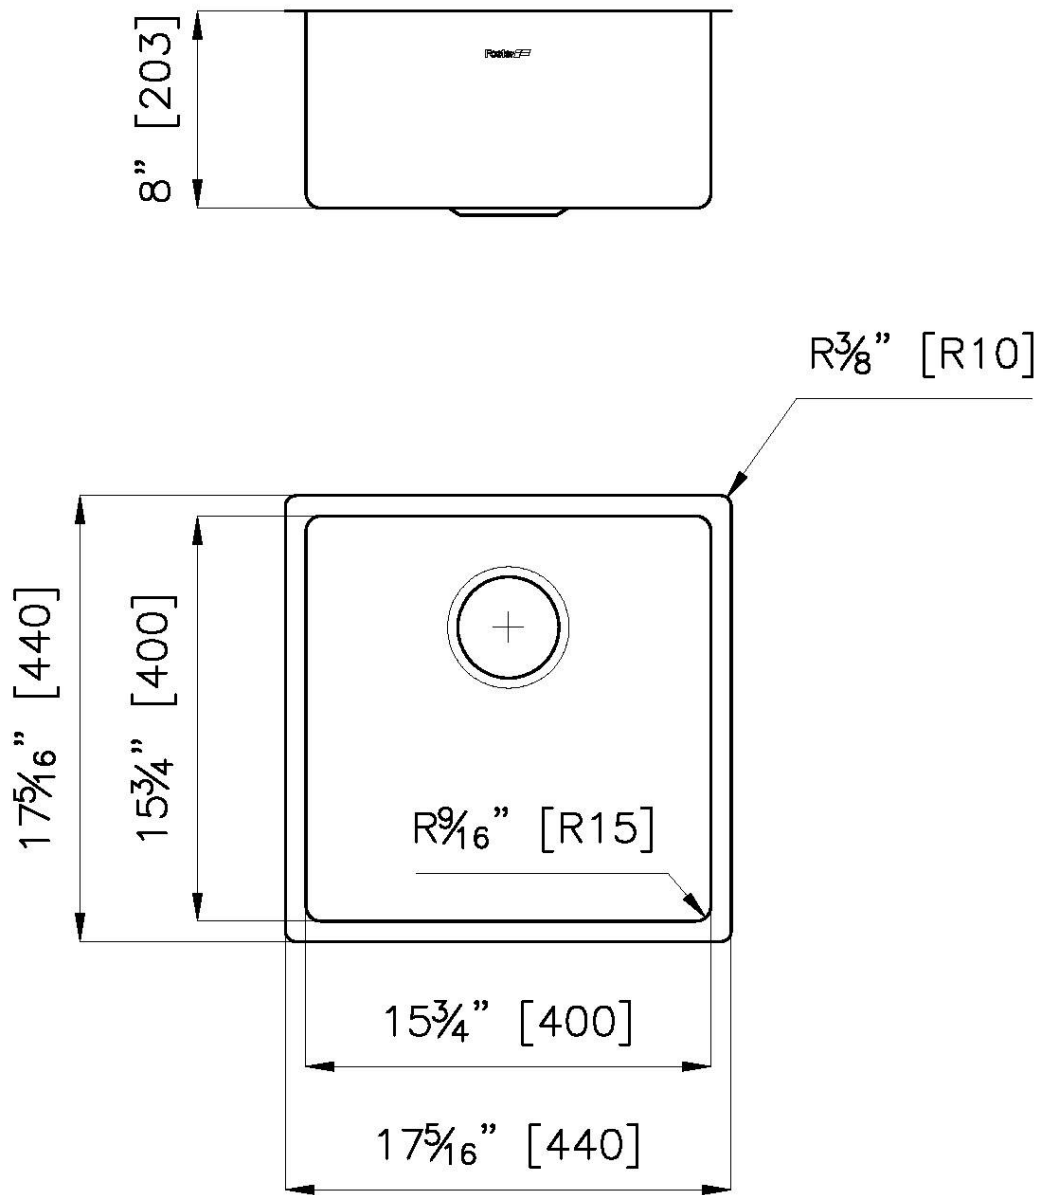

OPTIONAL ACCESSORIES