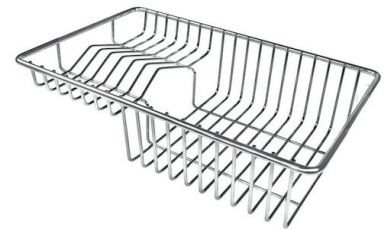

Small radius Bowls with squared shapes with a modern design and an increased capacity, for a minimal aesthetics connected with an extreme practicality.

TECHNICAL DATA

OPTIONAL ACCESSORIES

Chopping Board
8631 300

Grating kit complete with ring support and food collection tray
8159 101
* only in combination with the accessory
8644 101

HPDE Chopping board
8657 001

HPDE Chopping board GREY
8657 002

Iroko-wood sliding chopping board with stainless steel colander
8644 044

Stainless Steel dishes holder
8100 303
* only in combination with the accessory
8644 101

Stainless steel perforated pan
8151 000
* only in combination with the accessory
8644 101

Twin Chopping Board
8644 101